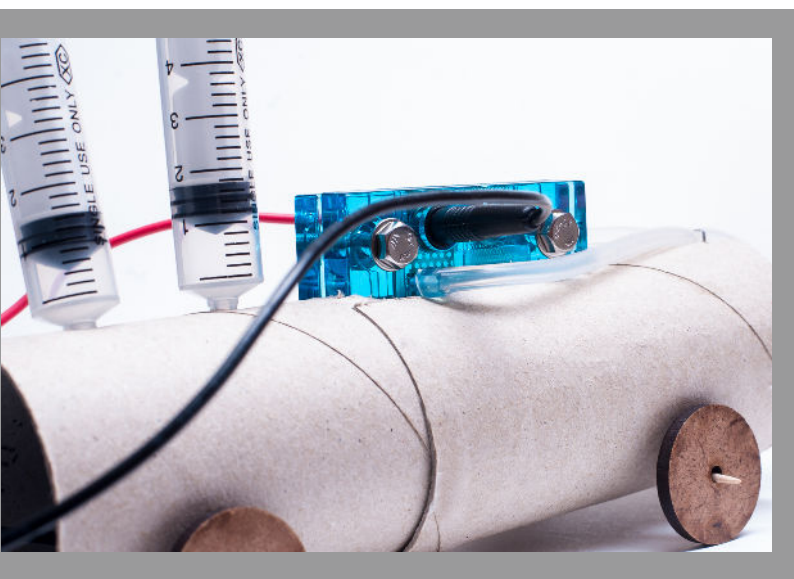

**We provide the hydrogen-fueled energy.
You provide the ingenuity.**

RESK-02B

DIY (Do it yourself) Fuel Cell Science Classroom Pack

What can you do with the DIY Fuel Cell Science Classroom Pack from Horizon? Whatever you can dream up. Everything you need to split water and use its hydrogen to generate electricity is included. What that electricity powers is up to you. Use our included activity guide or come up with your own ideas. How will you shape the future of energy?

FEATURES

- ✓ STEM in a creative and open-ended way
- ✓ All-in-one electrolyzer and fuel cell
- ✓ Activity guide

Serves 24-36 students
Free online curriculum resources

INCLUDED COMPONENTS

- ✓ 12 Reversible fuel cells (Transparent or blue)
- ✓ 12 Sets of silicone tubing
- ✓ 24 (5ml) Syringes
- ✓ 24 (20mL) Syringes for storage of Hydrogen and Oxygen
- ✓ 12 LEDs with bare PCB board
- ✓ 12 Sets of crocodile/banana wire
- ✓ 12 Sets of red and black pins
- ✓ 12 Battery packs
- ✓ 12 Motors (required input 0.6V)
- ✓ 12 Gearboxes
- ✓ 24 Pressure relief valves
- ✓ 24 Plastic clamps
- ✓ 12 Bags to protect fuel cell
- ✓ 1 Blue box