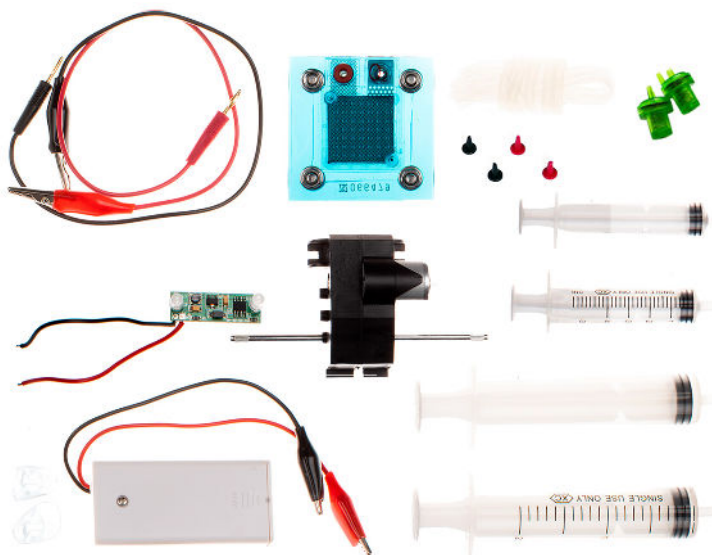

**We provide the hydrogen-fueled energy.
You provide the ingenuity.**

RESK-02B

DIY (Do it yourself) Fuel Cell Science Classroom Pack

What can you do with the DIY Fuel Cell Science Classroom Pack from Horizon? Whatever you can dream up. Everything you need to split water and use its hydrogen to generate electricity is included. What that electricity powers is up to you. Use our included activity guide or come up with your own ideas. How will you shape the future of energy?

FEATURES

- ✓ STEM in a creative and open-ended way
- ✓ All-in-one electrolyzer and fuel cell
- ✓ Activity guide

Serves 24-36 students
Free online curriculum resources

INCLUDED COMPONENTS

- ✓ 12 Reversible fuel cells (Transparent or blue)
- ✓ 12 Sets of silicone tubing
- ✓ 24 (5ml) Syringes
- ✓ 24 (20mL) Syringes for storage of Hydrogen and Oxygen
- ✓ 12 LEDs with bare PCB board
- ✓ 12 Sets of crocodile/banana wire
- ✓ 12 Sets of red and black pins
- ✓ 12 Battery packs
- ✓ 12 Motors (required input 0.6V)
- ✓ 12 Gearboxes
- ✓ 24 Pressure relief valves
- ✓ 24 Plastic clamps
- ✓ 12 Bags to protect fuel cell
- ✓ 1 Blue box

SPECIFICATIONS

Electrolyzer

Dimensions	54x54x17 mm
Total weight	67.7 g
Input Voltage	1.8 V ~ 3V (DC)
Input Current	0.7A
Hydrogen production rate	7 ml/min
Oxygen production rate	3.5 ml/min

Fuel Cell

Output Voltage	0.6V (DC)
Output Current	360 mA
Power	210 mW