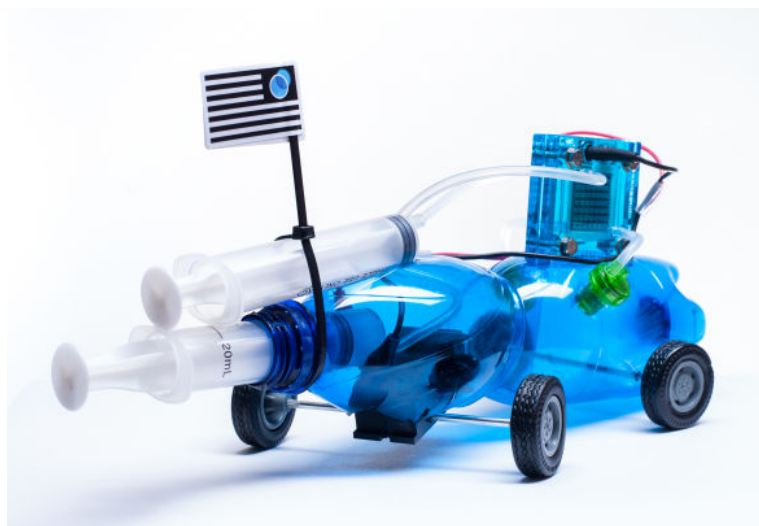

**We provide the hydrogen-fueled energy.
You provide the ingenuity.**

RESK-02B

DIY (Do it yourself) Fuel Cell Science Classroom Pack

What can you do with the DIY Fuel Cell Science Classroom Pack from Horizon? Whatever you can dream up. Everything you need to split water and use its hydrogen to generate electricity is included. What that electricity powers is up to you. Use our included activity guide or come up with your own ideas. How will you shape the future of energy?

CURRICULUM

Earth/Environmental Science:

- Human Impacts on Global Climate
- Alternative Energy Sources

Physics:

- Energy Matter
- Electricity

Chemistry

- Reactions: Catalytic and Redox
- Alternative Energy Sources

FEATURES

- ✓ STEM in a creative and open-ended way
- ✓ All-in-one electrolyzer and fuel cell
- ✓ Activity guide

Serves 24-36 students
Free online curriculum resources

INCLUDED COMPONENTS

- ✓ 12 Reversible fuel cells (Transparent or blue)
- ✓ 12 Sets of silicone tubing
- ✓ 24 (5ml) Syringes
- ✓ 24 (20mL) Syringes for storage of Hydrogen and Oxygen
- ✓ 12 LEDs with bare PCB board
- ✓ 12 Sets of crocodile/banana wire
- ✓ 12 Sets of red and black pins
- ✓ 12 Battery packs
- ✓ 12 Motors (required input 0.6V)
- ✓ 12 Gearboxes
- ✓ 24 Pressure relief valves
- ✓ 24 Plastic clamps
- ✓ 12 Bags to protect fuel cell
- ✓ 1 Blue box

SPECIFICATIONS

Electrolyzer

Dimensions	54x54x17 mm
Total weight	67.7 g
Input Voltage	1.8 V ~ 3V (DC)
Input Current	0.7A
Hydrogen production rate	7 ml/min
Oxygen production rate	3.5 ml/min

Fuel Cell

Output Voltage	0.6V (DC)
Output Current	360 mA
Power	210 mW