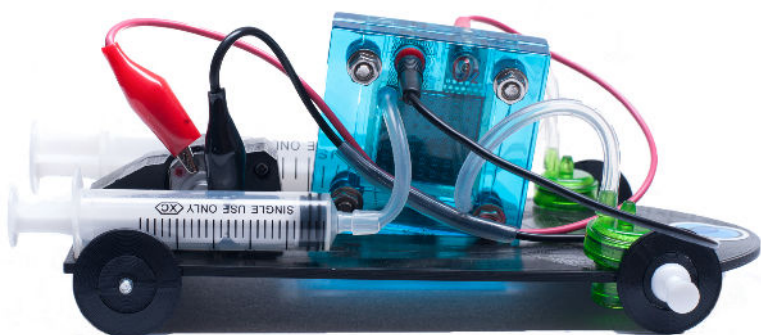

**We provide the hydrogen-fueled energy.
You provide the ingenuity.**

RESK-02B

DIY (Do it yourself) Fuel Cell Science Classroom Pack

What can you do with the DIY Fuel Cell Science Classroom Pack from Horizon? Whatever you can dream up. Everything you need to split water and use its hydrogen to generate electricity is included. What that electricity powers is up to you. Use our included activity guide or come up with your own ideas. How will you shape the future of energy?

CURRICULUM

Earth/Environmental Science:

- Human Impacts on Global Climate
- Alternative Energy Sources

Physics:

- Energy Matter
- Electricity

Chemistry

- Reactions: Catalytic and Redox
- Alternative Energy Sources

FEATURES

- ✓ STEM in a creative and open-ended way
- ✓ All-in-one electrolyzer and fuel cell
- ✓ Activity guide

Serves 24-36 students
Free online curriculum resources

INCLUDED COMPONENTS

- ✓ 12 Reversible fuel cells (Transparent or blue)
- ✓ 12 Sets of silicone tubing
- ✓ 24 (5ml) Syringes
- ✓ 24 (20mL) Syringes for storage of Hydrogen and Oxygen
- ✓ 12 LEDs with bare PCB board
- ✓ 12 Sets of crocodile/banana wire
- ✓ 12 Sets of red and black pins
- ✓ 12 Battery packs
- ✓ 12 Motors (required input 0.6V)
- ✓ 12 Gearboxes
- ✓ 24 Pressure relief valves
- ✓ 24 Plastic clamps
- ✓ 12 Bags to protect fuel cell
- ✓ 1 Blue box

SPECIFICATIONS

Electrolyzer

Dimensions	54x54x17 mm
Total weight	67.7 g
Input Voltage	1.8 V ~ 3V (DC)
Input Current	0.7A
Hydrogen production rate	7 ml/min
Oxygen production rate	3.5 ml/min

Fuel Cell

Output Voltage	0.6V (DC)
Output Current	360 mA
Power	210 mW